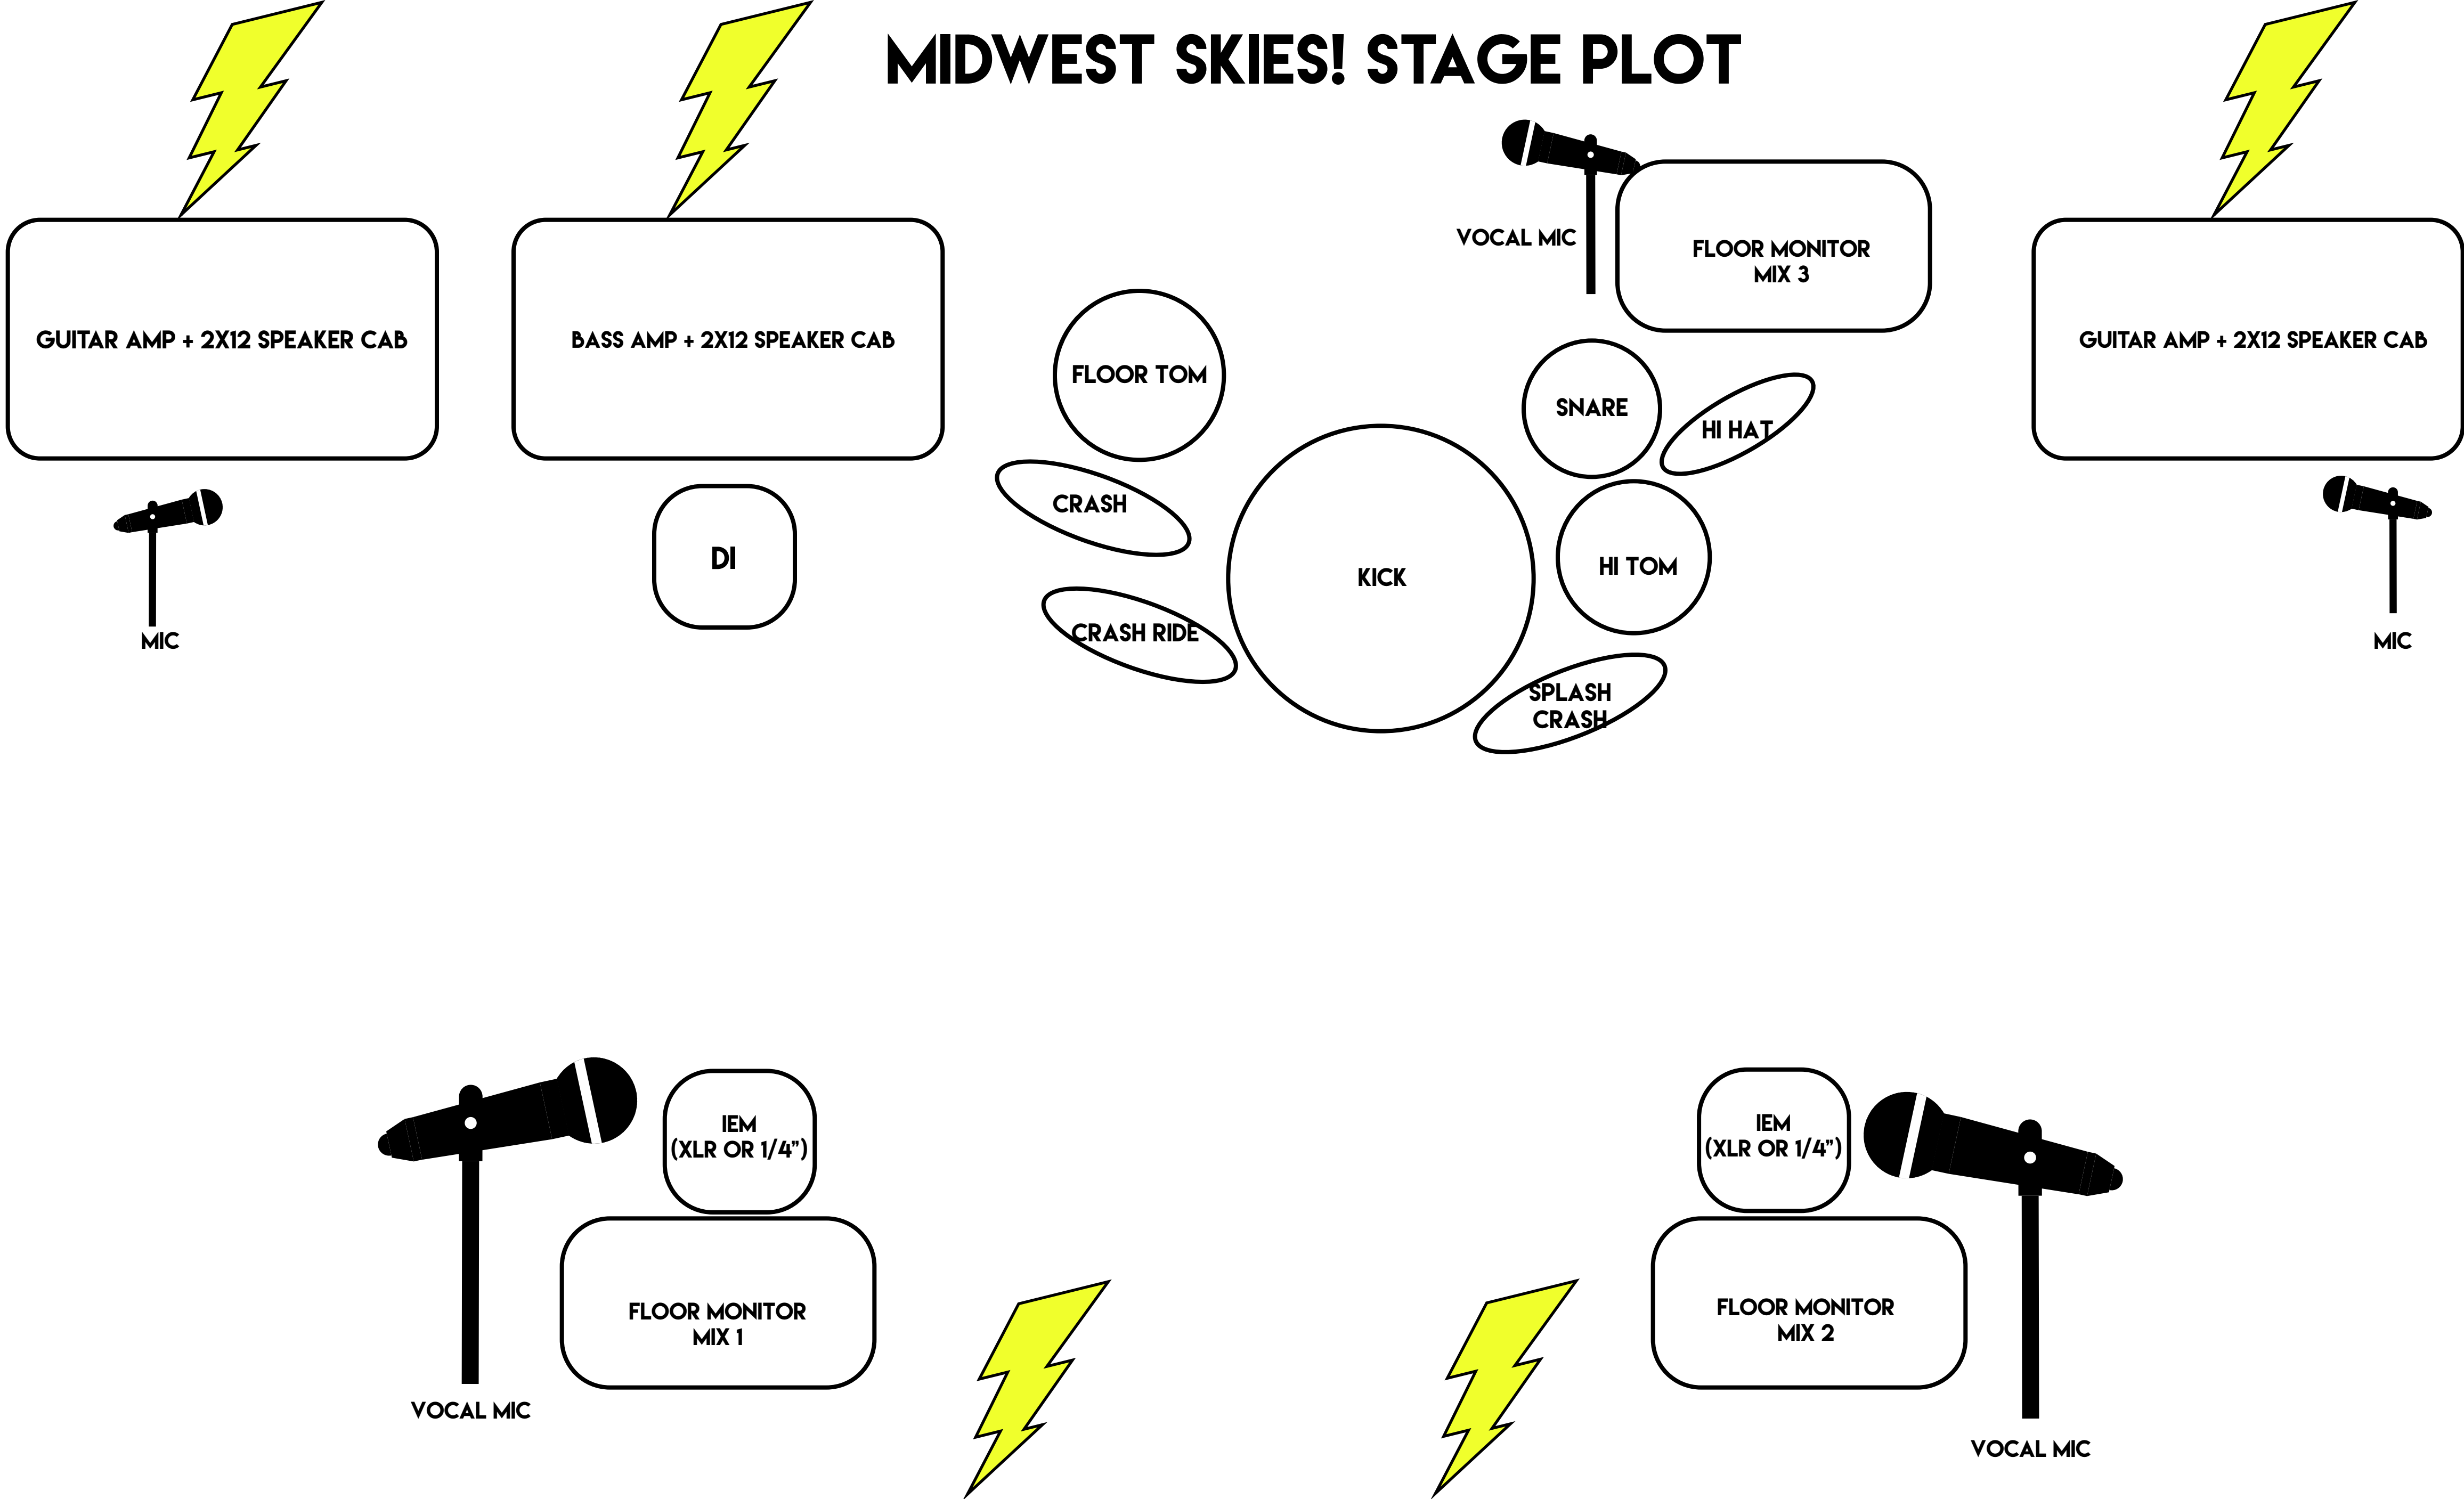

MIDWEST SKIES! STAGE PLOT

MIDWEST SKIES! INPUT LIST:

- 1 - KICK
- 2 - SNARE
- 3 - HI HATS
- 4 - HI TOM
- 5 - FLOOR TOM
- 6 - OH LEFT
- 7 - OH RIGHT
- 8 - BASS DI
- 9 - GUITAR CAB 1 MIC
- 10 - GUITAR CAB 2 MIC
- 11 - LEAD VOX 1 MIC (WILL PROVIDE OWN MIC)
- 12 - IEM INPUT (CAN CONNECT DIRECTLY TO FLOOR MONITOR IF POWERED; XLR OR 1/4")
- 13 - LEAD VOX 2 MIC (WILL PROVIDE OWN MIC)
- 14 - IEM INPUT (CAN CONNECT DIRECTLY TO FLOOR MONITOR IF POWERED; XLR OR 1/4")
- 15 - DRUMMER VOX MIC

**FOR ANY QUESTIONS, CONTACT JAMES AT
MIDWESTSKIESROCK@GMAIL.COM**

= 120V AC POWER REQUIRED